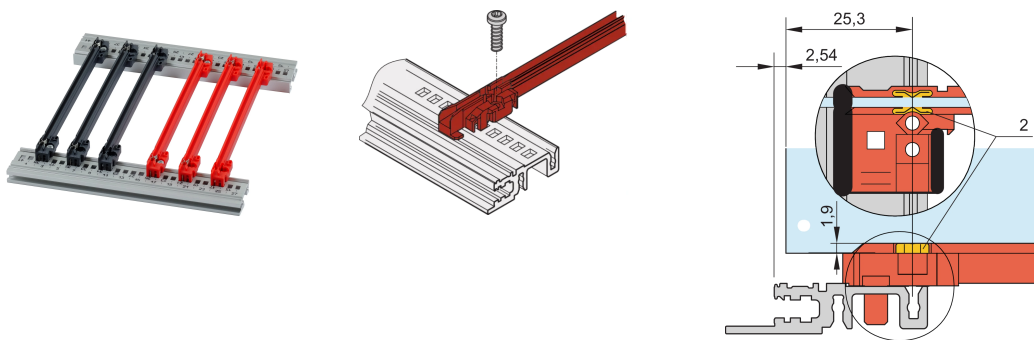

# Guide Rail Accessory Type, PC, 220 mm, 2 mm Groove Width, Grey

## KATALOGOVÉ ČÍSLO

**64568-166**

New generation of accessory type guide rails for PCBs or plug-in units. Forms a reliable interface between the subrack mechanics and the sub-assemblies.

## VLASTNOSTI

NEW generation accessory type plastic guide rails for reliable retention of PCBs or plug-in units

Significantly increased stability, due to a optimized design and high quality material (PC)

Can be bolted to the horizontal rails Type H and R for higher shock and vibration requirements

Optional ESD clip for an conductive contact between PCB and horizontal rail available

Storage temperature: from -40 °C ... 130 °C