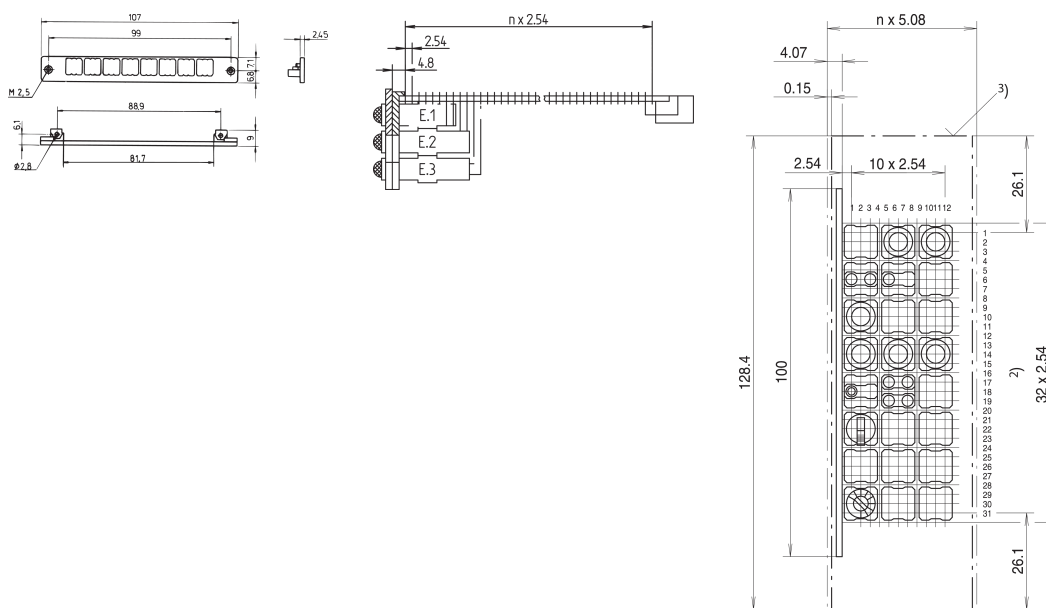

Mounting Frame for Mounting Plane 1

KATALOGOVÉ ČÍSLO

69004-043

Mounting frame for mounting plane 1, Flammability UL 94 V0 and two threaded female connectors M2.5.

CERTIFICATIONS

VLASTNOSTI

Material PBT

With 2 threaded female connectors M 2.5

Flammability UL 94 V-0

VLASTNOSTI PRODUKTU

Product Type: Mounting Kit

Materiál: Polybutylene Terephthalate

Množství v balení: 1

Gross Weight: 0.005kg

DALŠÍ PODROBNOSTI O PRODUKTU

Mounting frames nos. 69004-043, 69004-44 and 69004-045 cannot be used in conjunction with the aluminium profile handle for front panels.

Please take into consideration that deliveries may be carried out in the stated SPQs (SPQ, e.g. 5 pieces, 10 pieces, 50 pieces, etc.). Differing order quantities (e.g. 2 pieces) may be changed to the next possible delivery quantity = Standard Pack Quantity.