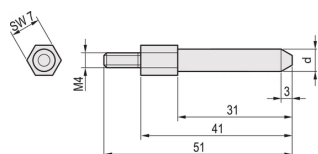

EuropacPRO Coding Peg SNCF

This coding peg / pin enable a safe connection between the floating connectors used for the SNCF subracks. The Pins can be assembled into the rear frame.

CERTIFICATIONS

VLASTNOSTI

This coding peg / pin enable a safe connection between the floating connectors

Torque 1.5 Nm

SPECIFIKACE

Typ:	Coding Peg
Product Type:	Coding/Keying Indicator
Produktová řada:	EuropacPRO
Materiál:	Ocel
Works With:	Subracks
Povrchová úprava:	Pozinkovaná Ocel