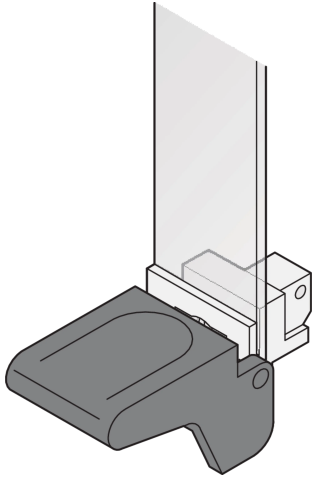

Extractor Handle Key Form 1

Extractor handle key form 1, can be used to extract PCBs. The handles are available in black or grey and top and bottom versions.

CERTIFICATIONS

VLASTNOSTI

Handle UL 94 V-0, bearing Zn die-cast

At 6 U, the printed board location can be offset 1 HP to the right by swapping the upper and lower handles. This creates space for SMD components on the left hand side

Please order the collar screws separatly.

SPECIFIKACE

Typ:	Extractor
Works With:	Front Panels
Product Type:	Handle
Materiál:	Polycarbonate

Table 1/1

Katalogové číslo	Barva	Množství v balení	Typ rukojeti	Flammability Rating
------------------	-------	-------------------	--------------	---------------------