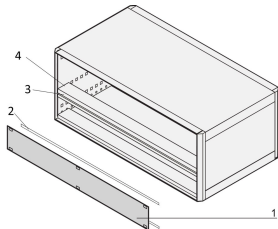

# Front Panel 1 U, Horizontal Rail Mounting

The 1 U front panel enables a user to cover the 1 U section in a 4 U PropacPRO case, RatiopacPRO 5 U (1-3-1) and EuropacPRO 4 U. The panel will be assembled to the threaded inserts of the horizontal rails.