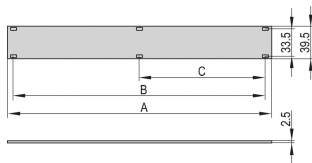

# Front Panel 1 U, Horizontal Rail Mounting

The 1 U front panel enables a user to cover the 1 U section in a 4 U PropacPRO case, RatiopacPRO 5 U (1-3-1) and EuropacPRO 4 U. The panel will be assembled to the threaded inserts of the horizontal rails.