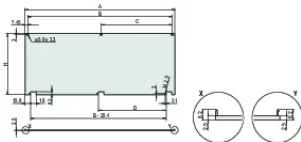

Katalogové číslo	Rear Finish	Treated Edges	Complies With	EMC Shielding	Výška (H)	Šířka (W)
20848-696	Conductive	No	IEC 60297-3-101, IEEE 1101.1/10	No (Retrofittable)	261.8mm	141.9mm
20848-603	Conductive	No	IEC 60297-3-101, IEEE 1101.1/10	No (Retrofittable)	261.8mm	319.7mm

DALŠÍ PODROBNOSTI O PRODUKTU

Front panel can be removed in opened position (> 135°).

DIAGRAMS

UPOZORNĚNÍ

Produkty nVent musí být instalovány a používány pouze tak, jak je uvedeno v instrukčních listech a materiálech pro školení nVent. Instrukční listy jsou k dispozici na www.nvent.com a od vašeho zástupce zákaznického servisu nVent. Nesprávná instalace, zneužití, nesprávné použití nebo jiný nedostatek úplného dodržování pokynů a varování nVent může způsobit selhání produktu, poškození majetku, vážné zranění osob a smrt a/nebo zrušit vaši záruku.

North America

All locations
+1.763.422.2661
Chat with us:
nvent.com/schroff

Europe

Straubenhardt, Germany
+49.7082.794.0
Betschdorf, France
+33.3.88.90.64.90
Warsaw, Poland
+48.22.209.98.35
Assago, Italy
+39.02.932.7141
Chat with us:
nvent.com/schroff

Asia

Shanghai, China
+86.21.2412.6943
Qingdao, China
+86.532.8771.6101
Singapore
+65.6768.5800
Shin-Yokohama, Japan
+81.45.476.0271
Chat with us:
nvent.com/schroff

Middle East & India

Dubai, United Arab Emirates
+971.4.378.1700
Bangalore, India
+91.80.6715.2001
Istanbul, Turkey
+90.216.250.7374
Chat with us:
nvent.com/schroff