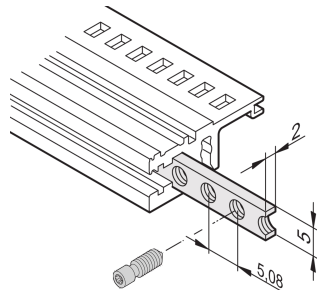

# Horizontal Rails Threaded Insert, M2.5

The threaded insert is a metal strip with thread M2.5 and allows the fixing of front panels.

## VLASTNOSTI

The collar screws used for fixing partial-width front panels must be 12.3 mm long

Usable for all horizontal rails