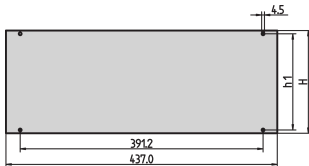

Inpac Front Panel

The front panel can be assembled on to the Inpac Case.