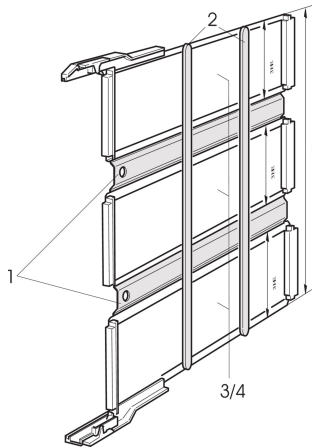

Intermediate Adapter to Assemble Several 3 U Testadapter

Bracket kit to make a 6 / 9 U Testadapter from 3 U Testadapters. Suitable for Testadapters with DIN 41612 connectors Type B, C, E and F.

CERTIFICATIONS