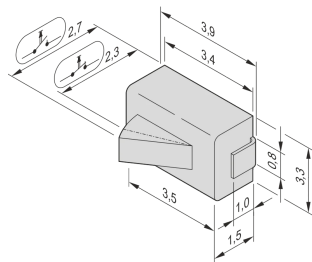

Microswitch for Carrier Compact- and Full-Size-Module

Micro Switch for AMC Carrier. Option as closer or opener available.

VLASTNOSTI

SMD Version

SPECIFIKACE

Product Type: Switch

Table 1/1

| Katalogové číslo | Design Feature | Množství v balení | Works With |
|------------------|-----------------|-------------------|------------|
| 20849-235 | Normally Open | 10 | Systems |
| 20849-236 | Normally Closed | 10 | Systems |