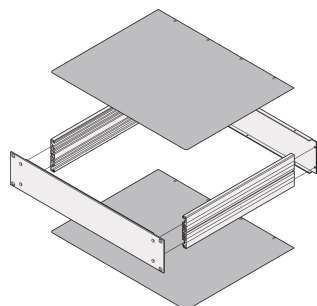

MultipacPRO Cover Plate, Plain

Cover plates plain will close the 19" chassis on top and bottom side. They protect the chassis from parts that could fall into the chassis.

CERTIFICATIONS

VLASTNOSTI

Plain cover plates can be used as either top or base plates; inserted into base structure

SPECIFIKACE

Materiál:	Hliník
Works With:	Chassis
Product Type:	Cover Plate
Produktová řada:	MultipacPRO
Povrchová úprava:	Passivated
Typ:	Plain

Table 1/1

Katalogové číslo	Hloubka	Množství v balení
30860-502	280mm	1
30860-503	340mm	1
30860-504	400mm	1
30860-505	460mm	1
30860-501	220mm	1