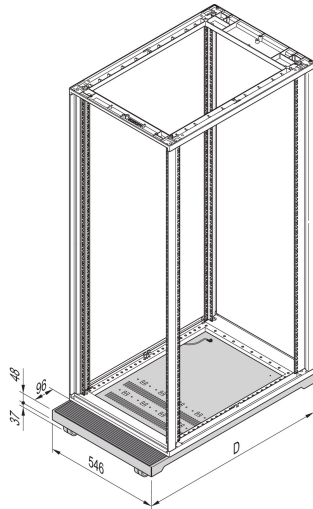

# Novastar Mobile Plinth

Aluminum mobile base plinth with load capacity of 200 kg, for aluminum cabinets with 600 mm breadth.

## VLASTNOSTI

St, 2 mm

4 castors

Rubber mat, 3 mm

Load-carrying capacity 200 kg

Base/plinth height H = 100 mm