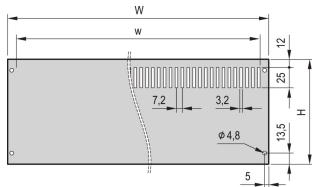

PropacPRO Rear Panel, Full Width, Unshielded

The rear panel, full width for PropacPRO Case mounts to the frame of the case. With or without vented slots.

CERTIFICATIONS

VLASTNOSTI

Alu panel, 2.0 mm (84 HP 2.5 mm)

Mounting with support bracket on case (right and left)

SPECIFIKACE

Materiál:	Hliník
Povrchová úprava:	Anodized
Works With:	Cases
Produktová řada:	PropacPRO
Typ:	Rear Panel
Product Type:	Side Panel

Table 1/2

Katalogové číslo	Rack Height	Rack Width	Design Feature	Množství v balení
24576-153	4U	63HP	Perforated	1
24576-145	2U	63HP	Perforated	1
24576-050	3U	84HP	Non-Perforated	1
24576-149	3U	63HP	Perforated	1
24576-150	3U	84HP	Perforated	1

Katalogové číslo	Rack Height	Rack Width	Design Feature	Množství v balení
24576-049	3U	63HP	Non-Perforated	1
24576-052	4U	42HP	Non-Perforated	1
24576-148	3U	42HP	Perforated	1
24576-045	2U	63HP	Non-Perforated	1
24576-152	4U	42HP	Perforated	1
24576-053	4U	63HP	Non-Perforated	1
24576-047	3U	28HP	Non-Perforated	1
24576-054	4U	84HP	Non-Perforated	1
24576-048	3U	42HP	Non-Perforated	1
24576-154	4U	84HP	Perforated	1
24576-146	2U	84HP	Perforated	1
24576-044	2U	42HP	Non-Perforated	1
24576-046	2U	84HP	Non-Perforated	1
24576-158	6U	84HP	Perforated	1
24576-147	3U	28HP	Perforated	1