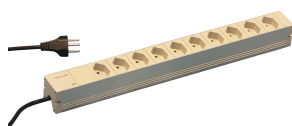

# Socket Strip, Swiss

Modular, compact PDU with many function elements. Using a 1 U by 1 U aluminum chassis the PDU can easily be integrated in a rack with Swiss outlets.

## VLASTNOSTI

Socket strips can be rotated through all four directions (in 90° increments) during installation

230 V, 10 A

In accordance with SEV.IEC 60884

Connecting cable 2 m with Swiss version plug

Socket strips Swiss version