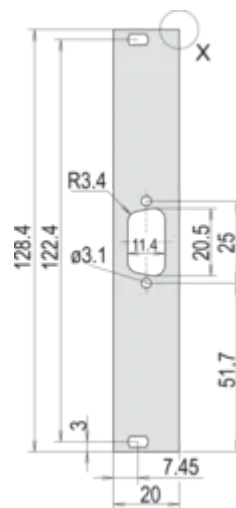

UPOZORNĚNÍ

Produkty nVent musí být instalovány a používány pouze tak, jak je uvedeno v instrukčních listech a materiálech pro školení nVent. Instrukční listy jsou k dispozici na www.nvent.com a od vašeho zástupce zákaznického servisu nVent. Nesprávná instalace, zneužití, nesprávné použití nebo jiný nedostatek úplného dodržování pokynů a varování nVent může způsobit selhání produktu, poškození majetku, vážné zranění osob a smrt a/nebo zrušit vaši záruku.