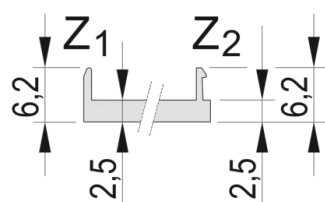

UPOZORNĚNÍ

Produkty nVent musí být instalovány a používány pouze tak, jak je uvedeno v instrukčních listech a materiálech pro školení nVent. Instrukční listy jsou k dispozici na www.nvent.com a od vašeho zástupce zákaznického servisu nVent. Nesprávná instalace, zneužití, nesprávné použití nebo jiný nedostatek úplného dodržování pokynů a varování nVent může způsobit selhání produktu, poškození majetku, vážné zranění osob a smrt a/nebo zrušit vaši záruku.