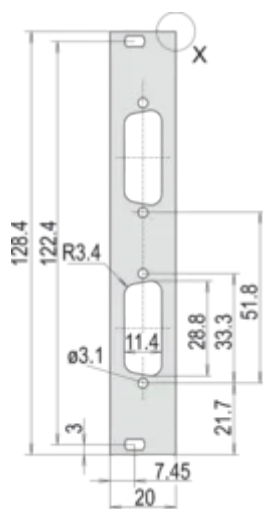

UPOZORNĚNÍ

Produkty nVent musí být instalovány a používány pouze tak, jak je uvedeno v instrukčních listech a materiálech pro školení nVent. Instrukční listy jsou k dispozici na www.nvent.com a od vašeho zástupce zákaznického servisu nVent. Nesprávná instalace, zneužití, nesprávné použití nebo jiný nedostatek úplného dodržování pokynů a varování nVent může způsobit selhání produktu, poškození majetku, vážné zranění osob a smrt a/nebo zrušit vaši záruku.