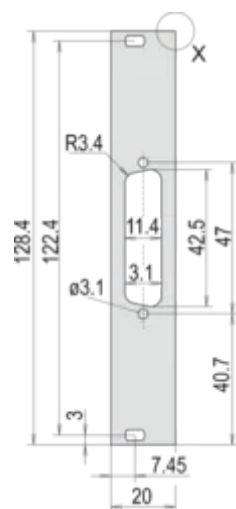

UPOZORNĚNÍ

Produkty nVent musí být instalovány a používány pouze tak, jak je uvedeno v instrukčních listech a materiálech pro školení nVent. Instrukční listy jsou k dispozici na www.nvent.com a od vašeho zástupce zákaznického servisu nVent. Nesprávná instalace, zneužití, nesprávné použití nebo jiný nedostatek úplného dodržování pokynů a varování nVent může způsobit selhání produktu, poškození majetku, vážné zranění osob a smrt a/nebo zrušit vaši záruku.