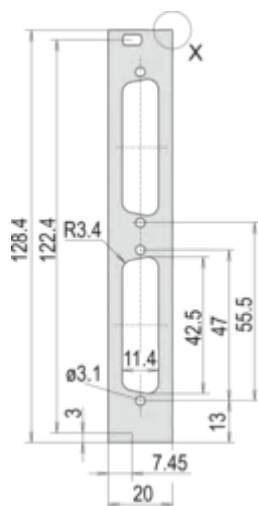

UPOZORNĚNÍ

Produkty nVent musí být instalovány a používány pouze tak, jak je uvedeno v instrukčních listech a materiálech pro školení nVent. Instrukční listy jsou k dispozici na www.nvent.com a od vašeho zástupce zákaznického servisu nVent. Nesprávná instalace, zneužití, nesprávné použití nebo jiný nedostatek úplného dodržování pokynů a varování nVent může způsobit selhání produktu, poškození majetku, vážné zranění osob a smrt a/nebo zrušit vaši záruku.