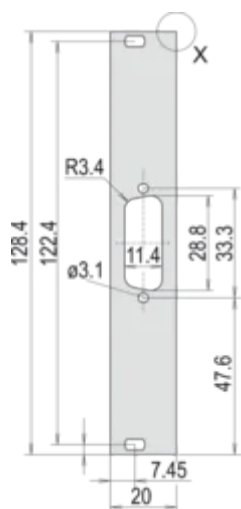

UPOZORNĚNÍ

Produkty nVent musí být instalovány a používány pouze tak, jak je uvedeno v instrukčních listech a materiálech pro školení nVent. Instrukční listy jsou k dispozici na www.nvent.com a od vašeho zástupce zákaznického servisu nVent. Nesprávná instalace, zneužití, nesprávné použití nebo jiný nedostatek úplného dodržování pokynů a varování nVent může způsobit selhání produktu, poškození majetku, vážné zranění osob a smrt a/nebo zrušit vaši záruku.