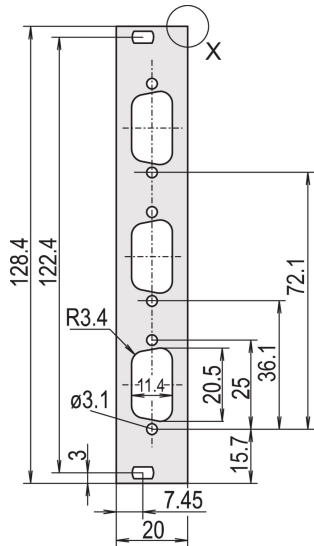

U-profile Front Panel, Shieldable, D-Sub Cutouts

U-profile front panel with cutout for D-Sub connectors.
Shieldable for textile EMC gasket.

CERTIFICATIONS

VLASTNOSTI

U-profile, front panel, Al, 2.5 mm, front anodized, rear conductive

For EMC textile gasket

SPECIFIKACE

Hloubka (D):	2.5mm
Rack Height:	3U
Rack Width:	4HP
Materiál:	Hliník
Povrchová úprava:	Anodized; Passivated
Accessory Type:	Front panel
Product Type:	Front Panel
Typ:	Front Panel without Handle

EMC Shielding: No (Retrofittable)

Table 1/2

Katalogové číslo	Množství v balení	Mounting	Gasket Type	Front Finish	Rear Finish	Number of Pins
30849-752	1	Screw-on Front	Textile EMC	Anodized	Conductive	(1) 15
30849-753	1	Screw-on Front	Textile EMC	Anodized	Conductive	(2) 15
30849-750	1	Screw-on Front	Textile EMC	Anodized	Conductive	(2) 9
30849-754	1	Screw-on Front	Textile EMC	Anodized	Conductive	(1) 25
30849-755	1	Screw-on Front	Textile EMC	Anodized	Conductive	(2) 25
30849-751	1	Screw-on Front	Textile EMC	Anodized	Conductive	(3) 9
30849-749	1	Screw-on Front	Textile EMC	Anodized	Conductive	(1) 9

Table 2/2

Katalogové číslo	Treated Edges	Complies With	Výška (H)	Šířka (W)
30849-752	No	IEC 60297-3-101, IEEE 1101.1/10	128.4mm	20mm
30849-753	No	IEC 60297-3-101, IEEE 1101.1/10	128.4mm	20mm
30849-750	No	IEC 60297-3-101, IEEE 1101.1/10	128.4mm	20mm
30849-754	No	IEC 60297-3-101, IEEE 1101.1/10	128.4mm	20mm
30849-755	No	IEC 60297-3-101, IEEE 1101.1/10	128.4mm	20mm
30849-751	No	IEC 60297-3-101, IEEE 1101.1/10	128.4mm	20mm
30849-749	No	IEC 60297-3-101, IEEE 1101.1/10	128.4mm	20mm