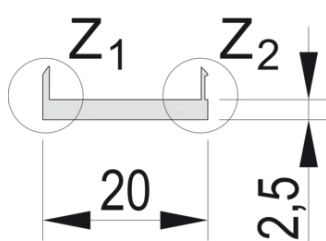

UPOZORNĚNÍ

Produkty nVent musí být instalovány a používány pouze tak, jak je uvedeno v instrukčních listech a materiálech pro školení nVent. Instrukční listy jsou k dispozici na www.nvent.com a od vašeho zástupce zákaznického servisu nVent. Nesprávná instalace, zneužití, nesprávné použití nebo jiný nedostatek úplného dodržování pokynů a varování nVent může způsobit selhání produktu, poškození majetku, vážné zranění osob a smrt a/nebo zrušit vaši záruku.