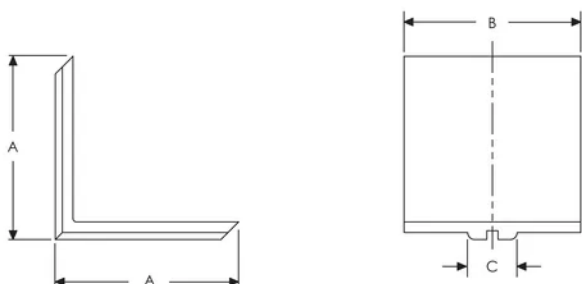

Air Duct Corner Protector

FUNKTIONER

Includes rib to keep the wire rope in place

Prevents the wire rope from damaging the duct

SPECIFIKATIONER

Table 1/1

Katalognummer	Artikelnummer	Materiale	Farve	A	B	C
SLADCP	195851	Polyvinylchloride	Black	52 mm	50 mm	14 mm

DIAGRAMS

ADVARSEL

nVent-produkter skal kun installeres og anvendes som angivet i nVents produktvejledninger og træningsmaterialer. Vejledninger er tilgængelige på www.nvent.com og hos din nVent kundeservicerepræsentant. Forkert installation, misbrug, fejlanvendelse eller anden unkladelse af fuldt ud at følge nVents instruktioner og advarsler kan medføre funktionsfejl,