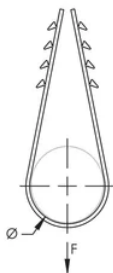

Cable Clamp

FUNKTIONER

For installation of single or multiple cables directly against concrete surface

Discrete low-profile clamp reduces visual impact

Halogen free

UV-stabilized

SPECIFIKATIONER

DIAGRAMS