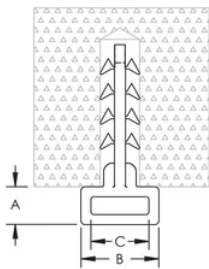

Cable Tie with Plug

FUNKTIONER

Fastens cable bundles in concrete or brick walls using cable ties

Halogen free

UV-stabilized

SPECIFIKATIONER

DIAGRAMS

ADVARSEL