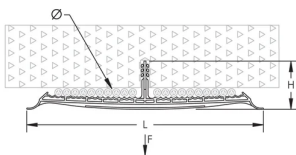

SPECIFIKATIONER

DIAGRAMS

ADVARSEL

nVent-produkter skal kun installeres og anvendes som angivet i nVents produktvejledninger og træningsmaterialer. Vejledninger er tilgængelige på www.nvent.com og hos din nVent kundeservicerepræsentant. Forkert installation, misbrug, fejlanvendelse eller anden undladelse af fuldt ud at følge nVents instruktioner og advarsler kan medføre funktionsfejl, materielle skader, alvorlige personskader eller død og/eller ugyldiggøre din garanti.