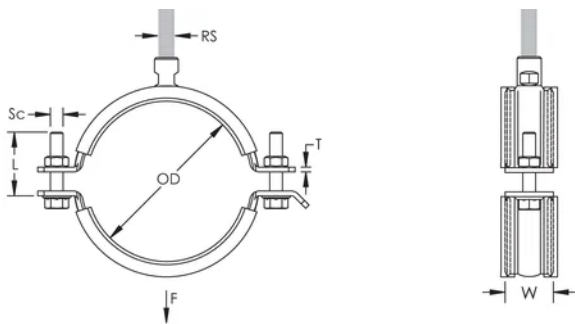

## PRODUKTEGENSKABER

Artikelnummer: 577035

Materiale: Stål;EPDM-SBR Rubber

Finish: Electro galvanized

Temperature: -50 to 110 °C

Farve: Black

Outer Diameter (OD): 24 - 28 mm

Pipe Size: 3/4"

NB/DN: 20

Rod Size (RS): M8;M10

Width (W): 30 mm

Thickness (T): 2.5 mm

Screw Diameter (Sc): 6 mm

Screw Diameter metric (Sc): M6

Screw Length (L): 30mm

Static Load: 2000N

## DIAGRAMS

---