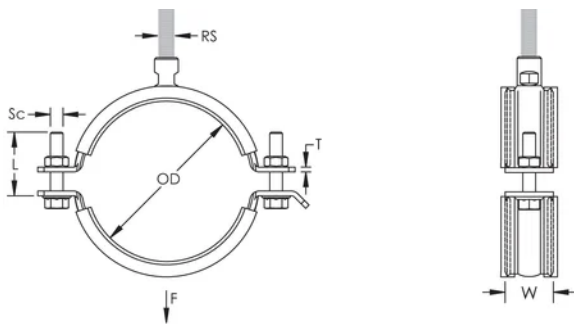

## PRODUKTEGENSKABER

Artikelnummer: 577045

Materiale: Stål;EPDM-SBR Rubber

Finish: Electro galvanized

Temperature: -50 to 110 °C

Farve: Black

Outer Diameter (OD): 88 - 93 mm

Pipe Size: 3"

NB/DN: 80

Rod Size (RS): M10;M12

Width (W): 30 mm

Thickness (T): 3 mm

Screw Diameter (Sc): 8 mm

Screw Diameter metric (Sc): M8

Screw Length (L): 40mm

Static Load: 3500N

## DIAGRAMS

---