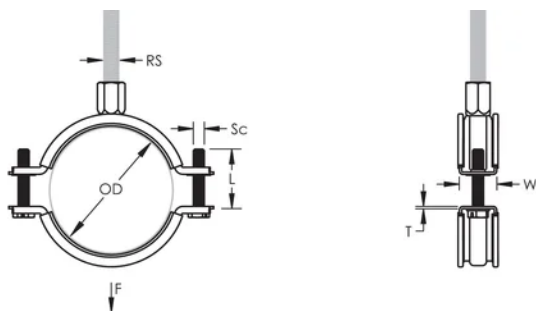

Finish: Electropolished

Farve: Black

Temperature: -50 to 110 °C

Outer Diameter (OD): 37 - 44 mm

Pipe Size: 1 1/4" Min

NB/DN: 32

Rod Size (RS): M8;M10

Width (W): 20 mm

Thickness (T): 1 mm

Screw Diameter (Sc): 6

Screw Length (L): 27mm

Static Load: 700N

YDERLIGERE PRODUKTOPLYSNINGER

Lining is EPDM rubber.

DIAGRAMS

ADVARSEL