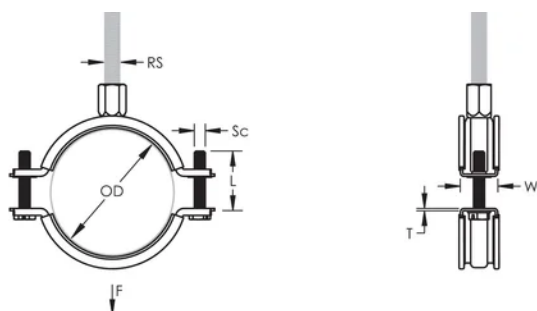

Longer ears position the screw farther from the hanger, improving tool clearance when the screw is tightened

Combination nut can be attached to M8 or M10 threaded rod, simplifying material handling

Screw length has been optimized to accommodate an increased pipe range, reducing inventory

Rod Size (RS): M8;M10

Width (W): 23 mm

Thickness (T): 2 mm

Screw Diameter (Sc): 6

Screw Length (L): 37mm

Static Load: 3000N

## DIAGRAMS

---