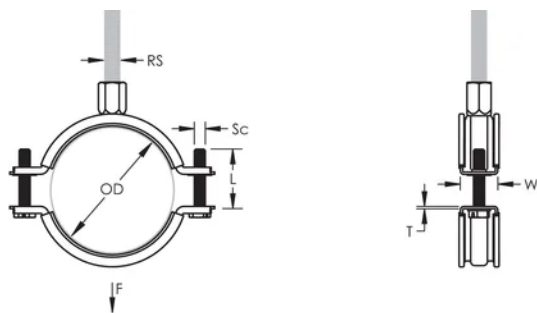

nVent CADDY Macrofix Insulated M8/M10, Stainless Steel, 138–148 mm OD, 5" Pipe, 125 DN

KATALOGNUMMER

MFD148S6

CERTIFICERINGER

FUNKTIONER

Return-lip on the hanger prevents the rubber from detaching, eliminating rework during installation

Finish: Electropolished

Farve: Black

Temperature: -50 to 110 °C

Outer Diameter (OD): 138 - 148 mm

Pipe Size: 5"

NB/DN: 125

Rod Size (RS): M8;M10

Width (W): 25 mm

Thickness (T): 2 mm

Screw Diameter (Sc): 6

Screw Length (L): 37mm

Static Load: 2600N

YDERLIGERE PRODUKTOPLYSNINGER

Lining is EPDM rubber.

DIAGRAMS

ADVARSEL