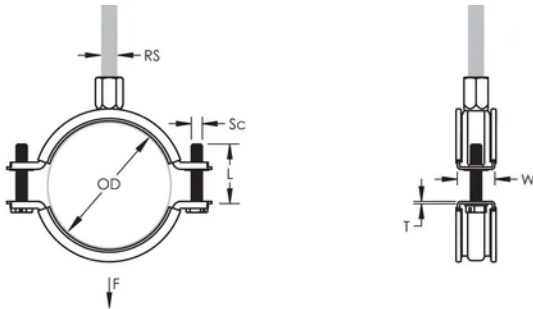

Longer ears position the screw farther from the hanger, improving tool clearance when the screw is tightened

Combination nut can be attached to M8 or M10 threaded rod, simplifying material handling

Screw length has been optimized to accommodate an increased pipe range, reducing inventory

## PRODUKTEGENSKABER

---

Artikelnummer: 586018

Materiale: Stål;EPDM-SBR Rubber

Finish: Electrogalvanized

Temperature: -50 to 110 °C

Farve: Black

Outer Diameter (OD): 150 - 160 mm

Rod Size (RS): M8;M10

Width (W): 25 mm

Thickness (T): 2 mm

Screw Diameter (Sc): 6

Screw Length (L): 37mm

Static Load: 3200N

## DIAGRAMS

---