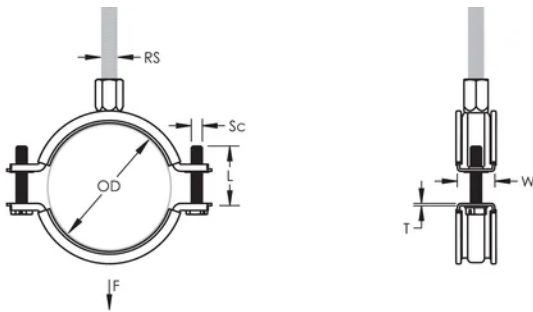

Longer ears position the screw farther from the hanger, improving tool clearance when the screw is tightened

Combination nut can be attached to M8 or M10 threaded rod, simplifying material handling

Screw length has been optimized to accommodate an increased pipe range, reducing inventory

## PRODUKTEGENSKABER

---

Artikelnummer: 586319

Materiale: EPDM-SBR Rubber;Stainless Steel 316L (EN 1.4404)

Finish: Electropolished

Farve: Black

Temperature: -50 to 110 °C

Outer Diameter (OD): 160 - 170 mm

Pipe Size: 6"

Rod Size (RS): M8;M10

Width (W): 25 mm

Thickness (T): 2 mm

Screw Diameter (Sc): 6

Screw Length (L): 37mm

Static Load: 2600N

## DIAGRAMS

---