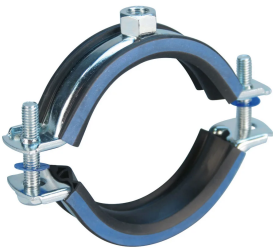

nVent CADDY Macrofix Insulated M8, 58–68 mm OD, 2" Pipe, 50 DN

KATALOGNUMMER

MFE068

CERTIFICERINGER

FUNKTIONER

Return-lip on the hanger prevents the rubber from detaching, eliminating rework during installation

Plastic washer prevents screws from falling out during installation

Combo head bolt works with slotted, hex, or Phillips drivers

Longer ears position the screw farther from the hanger, improving tool clearance when the screw is tightened

Reaction-to-fire classification is "E" in compliance with DIN EN 13501-1

PRODUKTEGENSKABER

Artikelnummer: 586209

Materiale: EPDM-SBR Rubber;Stål

Finish: Electrogalvanized

Temperature: -50 to 110 °C

Outer Diameter (OD): 58 - 68 mm

Pipe Size: 2" Min

NB/DN: 50

Rod Size (RS): M8

Width (W): 20 mm

Thickness (T): 1.25 mm

Screw Diameter (Sc): 6

Screw Length (L): 32mm

Static Load: 1500N