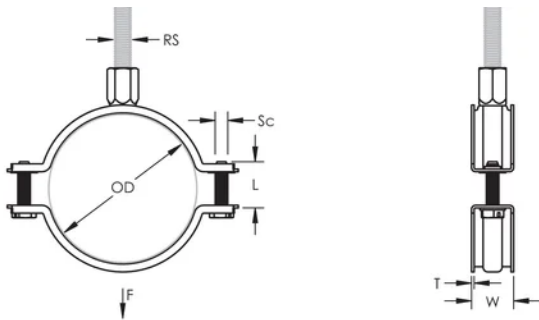

Combination nut can be attached to M8 or M10 threaded rod, simplifying material handling

Screw length has been optimized to accommodate an increased pipe range, reducing inventory

## PRODUKTEGENSKABER

Artikelnummer: 586403

Materiale: Stainless Steel 316L (EN 1.4404)

Finish: Electropolished

Outer Diameter (OD): 23 - 29 mm

Pipe Size: 3/4"

NB/DN: 20

Rod Size (RS): M8;M10

Width (W): 20 mm

Thickness (T): 1 mm

Screw Diameter (Sc): 6

Screw Length (L): 17mm

Static Load: 900N

## DIAGRAMS