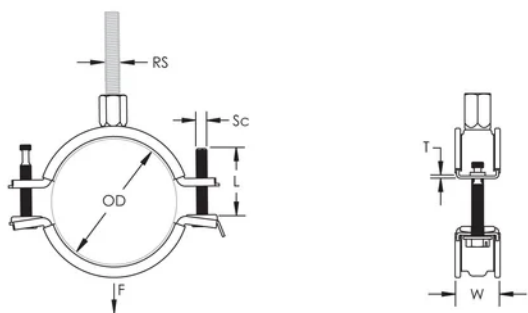

Combo head bolt works with slotted, hex, or Phillips drivers

Longer ears position the screw farther from the hanger, improving tool clearance when the screw is tightened

Combination nut can be attached to M8 or M10 threaded rod, simplifying material handling

Rod Size (RS): M8;M10

Width (W): 23 mm

Thickness (T): 1.5 mm

Screw Diameter (Sc): 6

Screw Length (L): 40mm

Static Load: 2000N

## DIAGRAMS

---