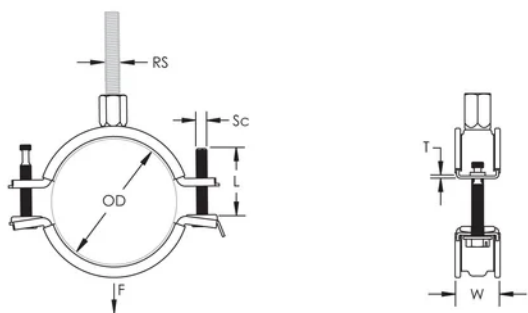

Combo head bolt works with slotted, hex, or Phillips drivers

Longer ears position the screw farther from the hanger, improving tool clearance when the screw is tightened

Combination nut can be attached to M8 or M10 threaded rod, simplifying material handling

## PRODUKTEGENSKABER

---

Artikelnummer: 586716

Materiale: Stål;EPDM-SBR Rubber

Finish: Electrogalvanized

Farve: Black

Temperature: -50 to 110 °C

Outer Diameter (OD): 128 - 138 mm

Rod Size (RS): M8;M10

Width (W): 23 mm

Thickness (T): 2 mm

Screw Diameter (Sc): 6

Screw Length (L): 50mm

Static Load: 3000N

## DIAGRAMS

---