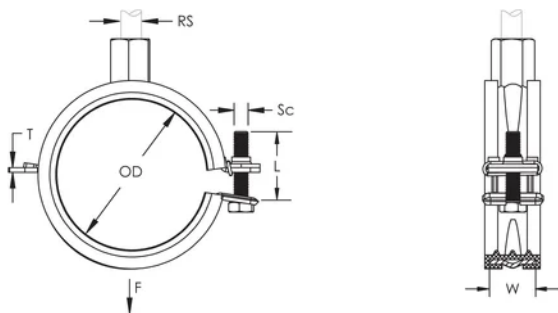

## PRODUKTEGENSKABER

Artikelnummer: 400068

Materiale: Stål;EPDM-SBR Rubber

Finish: Electro galvanized

Farve: Black

Temperature: -50 to 110 °C

Outer Diameter (OD): 40 - 43 mm

Pipe Size: 1 1/4" Min

NB/DN: 32

Rod Size (RS): M8;M10

Width (W): 20 mm

Thickness (T): 1.2 mm

Screw Diameter (Sc): 5

Screw Length (L): 25mm

Static Load: 1000N

## DIAGRAMS

---