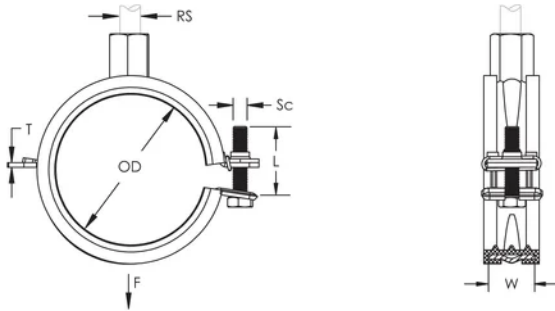

Pipe Size: 3"

NB/DN: 80

Rod Size (RS): M8;M10

Width (W): 20 mm

Thickness (T): 2 mm

Screw Diameter (Sc): 6

Screw Length (L): 35mm

Static Load: 1300N

## DIAGRAMS

---