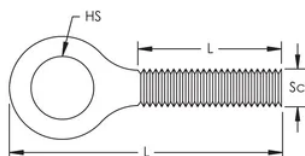

Eye Screw

FUNKTIONER

Designed to accept nVent CADDY Speed Link wire rope or hook

SPECIFIKATIONER

Finish: Electrogalvanized

Materiale: Stål

Table 1/1

Katalognummer	Artikelnummer	Screw Diameter (Sc)	Screw Length (L)	Hole Size (HS)	Length (L)
SLEBM6	195854	6	20mm	7.2 mm	37.5mm
SLEBM8	195856	8	25mm	8.5 mm	50mm

DIAGRAMS