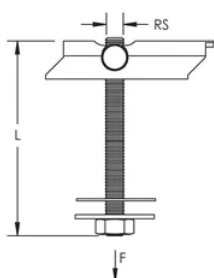

Table 2/2

Katalognummer	Artikelnummer	Certificeringer
MTVB10100	584465	FM Approved, Pipe Hanger Components, VdS G412037
MTVB8100	584455	VdS G412037
MTVB8200	584456	VdS G412037
MTVB10200	584466	FM Approved, Pipe Hanger Components

YDERLIGERE PRODUKTOPLYSNINGER

Static Load represents the maximum recommended load when fixed to a trapezoidal sheet.

The Ultimate Static Load value does not take into account the load-bearing characteristics of the supporting material. The appropriate safety factor is to be added to this load rating.

DIAGRAMS

ADVARSEL

nVent-produkter skal kun installeres og anvendes som angivet i nVents produktvejledninger og træningsmaterialer. Vejledninger er tilgængelige på www.nvent.com og hos din nVent kundeservicerepræsentant. Forkert installation, misbrug, fejlanvendelse eller anden undladelse af fuldt ud at følge nVents instruktioner og advarsler kan medføre funktionsfejl, materielle skader, alvorlige personskader eller død og/eller ugyldiggøre din garanti.