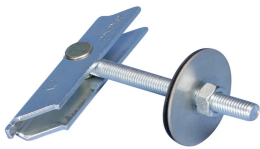

MTVB Gravity Toggle with Rubber Washer

CERTIFICERINGER

FUNKTIONER

Complete with rod, nut, washer and load distribution block

Threaded rod is secured against unintentional removal

Approved for use in stationary fire protection systems (for pipes up to 2")

SPECIFIKATIONER

Finish: Electrogalvanized

Materiale: Stål

Table 1/2

Katalognummer	Artikelnummer	Rod Size (RS)	Length (L)	Drill Bit Diameter	Static Load	Ultimate Static Load (F)
MTVB10100	584465	10	100mm	25mm	800N	20kN
MTVB8100	584455	8	100mm	22mm	800N	20kN
MTVB8200	584456	8	200mm	22mm	800N	20kN
MTVB10200	584466	10	200mm	25mm	800N	20kN

Table 2/2

Katalognummer	Artikelnummer	Certificeringer
MTVB10100	584465	FM Approved, Pipe Hanger Components, VdS G412037
MTVB8100	584455	VdS G412037
MTVB8200	584456	VdS G412037
MTVB10200	584466	FM Approved, Pipe Hanger Components