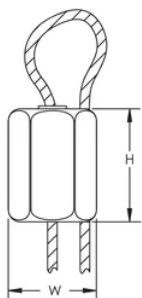

nVent CADDY Speed Link LD Locking Device

FUNKTIONER

Low-profile locking device minimizes visual impact

Suitable for 1.5 mm nVent CADDY Speed Link cable

SPECIFIKATIONER

Table 1/1

Katalognummer	Artikelnummer	Materiale	Wire Rope Diameter	Height (H)	Width (W)
SLJR200	196008	Stainless Steel 304 (EN 1.4301)	1.5 mm	19 mm	12.7 mm

YDERLIGERE PRODUKTOPLYSNINGER

The 1.5 mm locking devices are only to be used with the SLC15L1000SP and SLC15L50MSP wire spools, or any other 1.5 mm nVent CADDY Speed Link accessories. Do not use with any other wires.

DIAGRAMS