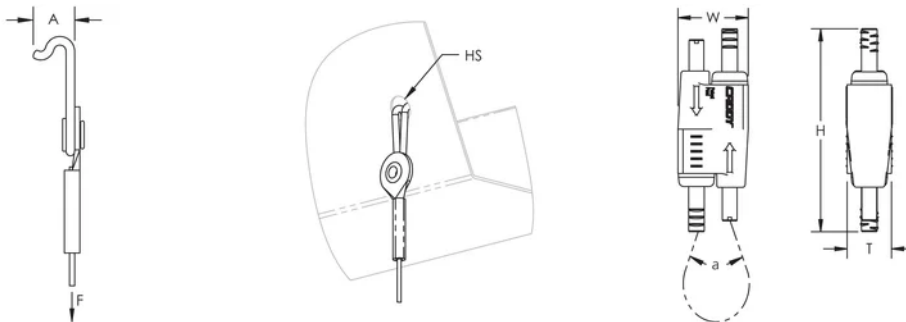

SLK15L2DH	196677	1.5 mm	2m	1.5 mm Max	9.2 mm	8 mm
SLK2L3DH	196532	2 mm	3m	1.5 mm Max	9.2 mm	8 mm
SLK2L7DH	196534	2 mm	7m	1.5 mm Max	9.2 mm	8 mm
SLK15L5DH	196505	1.5 mm	5m	1.5 mm Max	9.2 mm	8 mm
SLK15L3DH	196504	1.5 mm	3m	1.5 mm Max	9.2 mm	8 mm
SLK2L5DH	196533	2 mm	5m	1.5 mm Max	9.2 mm	8 mm
SLK15L1DH	196676	1.5 mm	1m	1.5 mm Max	9.2 mm	8 mm

Table 2/2

Katalognummer	Artikelnummer	Static Load
SLK15L2DH	196677	195N
SLK2L3DH	196532	440N
SLK2L7DH	196534	440N
SLK15L5DH	196505	195N
SLK15L3DH	196504	195N
SLK2L5DH	196533	440N
SLK15L1DH	196676	195N

- **Thickness (T):** 12.5 mm
- **Width (W):** 19 mm
- **Height (H):** 55 mm
- **Angle (a):** 90 ° Max

YDERLIGERE PRODUKTOPLYSNINGER

Load rating is only applicable if the load-bearing capacity of the supporting element (steel decking) is adequate.

Check with deck manufacturer for recommended load capacity.

DIAGRAMS