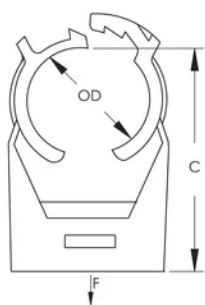

Katalognummer	Artikelnummer	Outer Diameter (OD)	Copper Tube Size	B	C	Static Load
389006	389006	24.8 - 27.8 mm		20.2 mm	45.1 mm	240N
389011	389011	39.5 - 43.5 mm	1 1/2"	21 mm	64.2 mm	360N
389013	389013	50.5 - 55.5 mm	2"	23 mm	78.7 mm	400N

DIAGRAMS