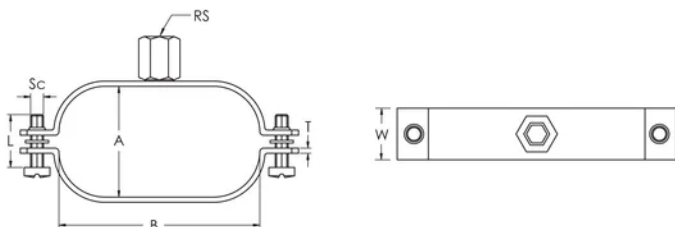

Katalognummer	Artikelnummer	Thickness (T)	Screw Diameter (Sc)	Screw Length (L)
MXOVDN1012EG	401161	2 mm	6	20mm
MXOVDN20EG	401246	2 mm	6	20mm
MXOVDN1215EG	401244	2 mm	6	20mm

DIAGRAMS

ADVARSEL

nVent-produkter skal kun installeres og anvendes som angivet i nVents produktvejledninger og træningsmaterialer. Vejledninger er tilgængelige på www.nvent.com og hos din nVent kundeservicerepræsentant. Forkert installation, misbrug, fejlanvendelse eller anden undladelse af fuldt ud at følge nVents instruktioner og advarsler kan medføre funktionsfejl, materielle skader, alvorlige personskader eller død og/eller ugyldiggøre din garanti.

North America

+1.800.753.9221
Option 1 – Customer Care
Option 2 – Technical
Support

Europe

Netherlands:
+31 800-0200135
France:
+33 800 901 793

Europe

Germany:
800 1890272
Other Countries:
+31 13 5835404

APAC

Shanghai:
+ 86 21 2412 1618/19
Sydney:
+61 2 9751 8500

Vores kraftfulde portefølje af mærker:

CADDY ERICO HOFFMAN ILSCO SCHROFF TRACHTE