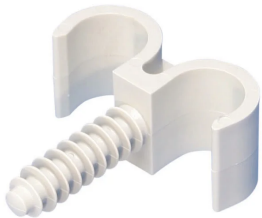

# RING FRF /2 Double Pipe Clip with Plug

## FUNKTIONER

Hammer in plastic clip to hold 2 pipes/conduit

Fix into drilled hole in brick or concrete

## SPECIFIKATIONER

**Materiale:** Polyamide

Table 1/1

Katalognummer	Artikelnummer	Outer Diameter (OD)	Length (L)	Width (W)	Diameter (Ø)	Drill Bit Diameter
FRF020X2	571220	20 mm	30mm	20 mm	9.8 mm	8mm
FRF028X2	571250	28 mm	30mm	20 mm	9.8 mm	8mm
FRF022X2	571230	22 mm	30mm	20 mm	9.8 mm	8mm
FRF018X2	571210	18 mm	30mm	20 mm	9.8 mm	8mm
FRF025X2	571240	25 mm	30mm	20 mm	9.8 mm	8mm
FRF016X2	571200	16 mm	30mm	20 mm	9.8 mm	8mm