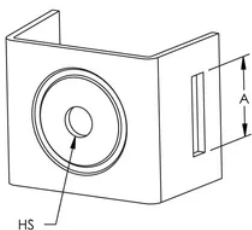

DIAGRAMS

ADVARSEL

nVent-produkter skal kun installeres og anvendes som angivet i nVents produktvejledninger og træningsmaterialer. Vejledninger er tilgængelige på www.nvent.com og hos din nVent kundeservicerepræsentant. Forkert installation, misbrug, fejlanvendelse eller anden undladelse af fuldt ud at følge nVents instruktioner og advarsler kan medføre funktionsfejl,