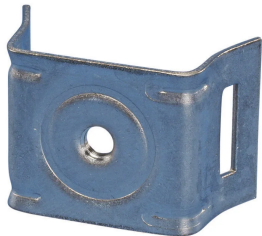

# Sign Support Bracket for Flat Surface, One Hole

## FUNKTIONER

Straight leg design, should be used when mounting on a flat surface

Attachment support for Fixoband

Stainless steel washers and bolts included

## SPECIFIKATIONER

Table 1/1

Katalognummer	Artikelnummer	Materiale	Thread Size (TS)	Hole Type	A
FXB21S2	350110	Stainless Steel 302 (EN 1.4324)	M8	Threaded	20 mm