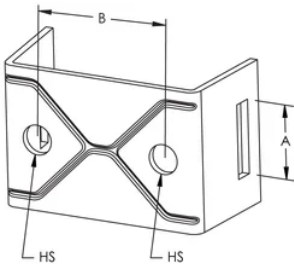

Sign Support Bracket for Flat Surface, Two Hole

FUNKTIONER

Straight leg design, should be used when mounting on a flat surface

Attachment support for Fixoband

Stainless steel washers and bolts included

SPECIFIKATIONER

Table 1/1

Katalognummer	Artikelnummer	Materiale	Thread Size (TS)	Hole Type	A	B
FXB23S2	350130	Stainless Steel 302 (EN 1.4324)	M8	Threaded	20 mm	38 mm

DIAGRAMS