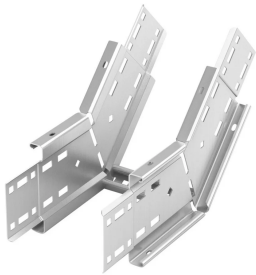

Speedway Cable Ladder Inside Riser, 45°

CERTIFICERINGER

FUNKTIONER

Creates a 45° inside riser elevation change for cable tray

Provides optimal support for high-performance low voltage and data cables

Innovative SPEEDLOK integrated coupling system

Safety edge protects cables during installation

Slotted side channel, eliminating field drilling for cut-to-length applications

IEC 61537 load rating and earthing compliant

Responsive design and layout services, including seismic

SPECIFIKATIONER

Finish: Hot-Dip Galvanized

Materiale: Stål

Table 1/2

Katalognummer	Artikelnummer	Width (W)	Angle (a)	A	B	C
CL110X750IR45 HD	840340	750 mm	45 °	286 mm	193 mm	290 mm

Katalognummer	Artikelnummer	Width (W)	Angle (a)	A	B	C
CL110X150IR45HD	840300	150 mm	45 °	286 mm	193 mm	290 mm
CL110X600IR45HD	840330	600 mm	45 °	286 mm	193 mm	290 mm
CL110X450IR45HD	840320	450 mm	45 °	286 mm	193 mm	290 mm
CL110X900IR45HD	840350	900 mm	45 °	286 mm	193 mm	290 mm
CL110X300IR45HD	840310	300 mm	45 °	286 mm	193 mm	290 mm