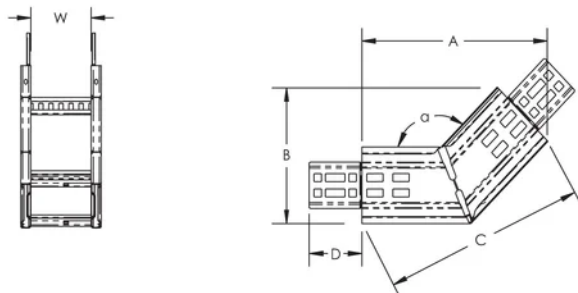

Katalognummer	Artikelnummer	Width (W)	Angle (a)	A	B	C
CL110X150IR45HD	840300	150 mm	45 °	286 mm	193 mm	290 mm
CL110X600IR45HD	840330	600 mm	45 °	286 mm	193 mm	290 mm
CL110X450IR45HD	840320	450 mm	45 °	286 mm	193 mm	290 mm
CL110X900IR45HD	840350	900 mm	45 °	286 mm	193 mm	290 mm
CL110X300IR45HD	840310	300 mm	45 °	286 mm	193 mm	290 mm

Table 2/2

Katalognummer	Artikelnummer	D
CL110X750IR45HD	840340	80 mm
CL110X150IR45HD	840300	80 mm
CL110X600IR45HD	840330	80 mm
CL110X450IR45HD	840320	80 mm
CL110X900IR45HD	840350	80 mm
CL110X300IR45HD	840310	80 mm

DIAGRAMS

ADVARSEL

nVent-produkter skal kun installeres og anvendes som angivet i nVents produktvejledninger og træningsmaterialer. Vejledninger er tilgængelige på www.nvent.com og hos din nVent kundeservicerepræsentant. Forkert installation, misbrug, fejlanvendelse eller anden unladelse af fuldt ud at følge nVents instruktioner og advarsler kan medføre funktionsfejl, materielle skader, alvorlige personskader eller død og/eller ugyldiggøre din garanti.