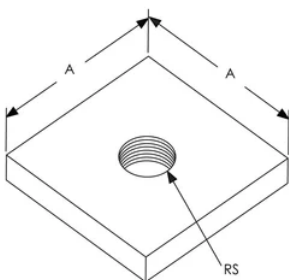

Square Nut for Multi-Function C-Clamp

FUNKTIONER

Square adapter nut for Wide Mouth Steel C-Clamp

Exact fit into C-Clamp; nuts do not twist during installation

SPECIFIKATIONER

Table 1/1

Katalognummer	Artikelnummer	Materiale	Finish	Rod Size (RS)	A
CNM6	336160	Stål	Hot-Dip Galvanized	6	28 mm
CNM8S4	336190	Stainless Steel 304 (EN 1.4301)		8	28 mm
CNM6S4	336180	Stainless Steel 304 (EN 1.4301)		6	28 mm
CNM8	336170	Stål	Hot-Dip Galvanized	8	28 mm

DIAGRAMS