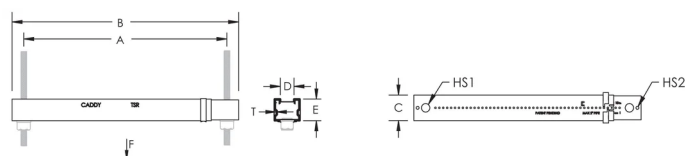

TSR1220N	366593	1330N	880N

YDERLIGERE PRODUKTOPLYSNINGER

Static Load 1 represents a distributed load for 12" - 20" (300 - 500 mm) installations and a point load for 12" - 16" (300 - 400 mm) installations. Static Load 2 represents a point load for 16" - 20" (400 - 500 mm) installations.

DIAGRAMS

ADVARSEL

nVent-produkter skal kun installeres og anvendes som angivet i nVents produktvejledninger og træningsmaterialer. Vejledninger er tilgængelige på www.nvent.com og hos din nVent kundeservicerepræsentant. Forkert installation, misbrug, fejlanvendelse eller anden undladelse af fuldt ud at følge nVents instruktioner og advarsler kan medføre funktionsfejl, materielle skader, alvorlige personskader eller død og/eller ugyldiggøre din garanti.

North America

+1.800.753.9221
Option 1 – Customer Care
Option 2 – Technical
Support

Europe

Netherlands:
+31 800-0200135
France:
+33 800 901 793

Europe

Germany:
800 1890272
Other Countries:
+31 13 5835404

APAC

Shanghai:
+ 86 21 2412 1618/19
Sydney:
+61 2 9751 8500

Vores kraftfulde portefølje af mærker:

CADDY ERICO HOFFMAN ILSCO SCHROFF TRACHTE