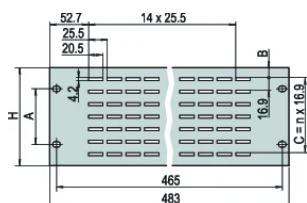

DIAGRAMS

ADVARSEL

---

nVent-produkter skal kun installeres og anvendes som angivet i nVents produktvejledninger og træningsmaterialer. Vejledninger er tilgængelige på www.nvent.com og hos din nVent kundeservicerepræsentant. Forkert installation, misbrug, fejlanvendelse eller anden undladelse af fuldt ud at følge nVents instruktioner og advarsler kan medføre funktionsfejl, materielle skader, alvorlige personskader eller død og/eller ugyldiggøre din garanti.

Vores kraftfulde portefølje af mærker:

CADDY ERICO HOFFMAN ILSCO SCHROFF TRACHTE