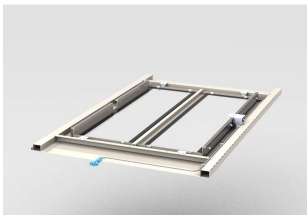

Aisle Containment Automatic Top Cover

Data Solutions

Top cover that can be automatically opened in case of an event on site.

CERTIFICERINGER

FUNKTIONER

Automatic containment top covers open automatically in the event of fire so that the facility sprinkler systems can put out the fire. In normal operation, the top covers are kept closed by electromagnets and open when the floating contact of the fire detection system is opened

Suitable for an aisle width of 1200 mm

Top cover with safety glass, 7 mm

With the universal top cover profile, the aisle height can be increased by 84 mm; please order separately

The top cover can be removed from the inside. When opened, the top cover provides access to lighting and sprinkler systems above the containment system for maintenance work

Please order the control unit, which can be used to control up to 12 automatic top covers, separately

A 24 VDC power supply unit is required to operate the system. Please order separately

SPECIFIKATIONER

Table 1/2

Katalognummer	Bredde	Dybde	Pakke mængde	Farve	Farvekode	Finish