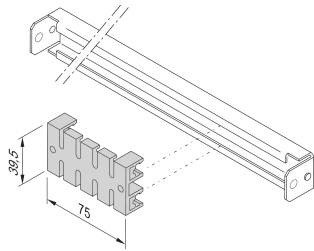

C-Rail Cable Retention Rail

Data Solutions

C-Rails are for better cable management. Installation generally behind the 19" uprights. They are compatible with standard cable clabs.

CERTIFICERINGER

FUNKTIONER

Assembly by clipping onto the C-rail

Assembling of cables with cable ties or Velcro

SPECIFIKATIONER

Table 1/1

Katalognummer	Works With	Bredde	Length	Materiale	Pakke mængde
60118-472	Varistar CP	75mm	39.5mm	Polyamide	5