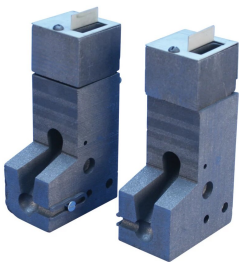

Cable to Web of Rail Replacement Mold Pair, Signal

Data Solutions

FUNKTIONER

Replacement mold pair designed for the installation of track circuits and jumper bonds to the neutral axis

Sold in pairs

SPECIFIKATIONER

Material: Graphite

Table 1/1

Katalognummer	Rail Type	Bond Terminal Style	Conductor Size	Conductor Outer Diameter, Nominal	Welder Style	Bond Clips Included
SBB200R	85 lb to 141 lb T-Rail Sections	1" Tab	10 mm ² Stranded	4.12mm	TB5, T21	No
SBB200D	85 lb to 141 lb T-Rail Sections	1 1/2" Tab	3/16" Bondstrand	4.76mm	T21, TB5	No
SBB200C	85 lb to 141 lb T-Rail Sections	1" Tab	3/16" Bondstrand	4.76mm	TB5, T21	Yes
SBB200U	RI60	1" Tab	3/16" Bondstrand	4.76mm	TB5, T21	No

Katalognummer	Rail Type	Bond Terminal Style	Conductor Size	Conductor Outer Diameter, Nominal	Welder Style	Bond Clips Included
SBB200C12AS	12 lb ASCE	1" Tab	3/16" Bondstrand	4.76mm	T21, TB5	No
SBB200B	85 lb to 141 lb T-Rail Sections	3/4" Tab	3/16" Bondstrand	4.76mm	TB5, T21	Yes
SBB200A	85 lb to 141 lb T-Rail Sections	3/4" XS	3/16" Bondstrand	4.76mm	TB5, T21	Yes
SBB200G	85 lb to 141 lb T-Rail Sections	1" Tab	3/16" Bondstrand	4.76mm	T21, TB5	No
SBB200Y	85 lb to 141 lb T-Rail Sections	1" Tab	16 mm ² Concentric	5.18mm	T21, TB5	No
SBB200L	85 lb to 141 lb T-Rail Sections	1" Tab	22 mm ² Ropelay	6.1mm	T21, TB5	No
SBB200X	85 lb to 141 lb T-Rail Sections	1" Tab	25 mm ² Stranded	6.6mm	TB5, T21	No
SBB200P	85 lb to 141 lb T-Rail Sections	1" Tab	35 mm ² Concentric	7.75mm	T21, TB5	Not Required
SBB200E	85 lb to 141 lb T-Rail Sections	1" Tab	5/16" Bondstrand	7.94mm	TB5, T21	Yes