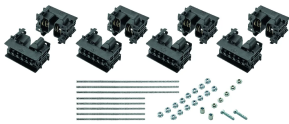

FleXbus Support Kit on Edge 3 Poles, Neutral, 87.5 mm x 123.5 mm

Data Solutions

KATALOGNUMMER

FLEXSUPEDG50TN

CERTIFICERINGER

FUNKTIONER

Adjustable clip adapts to support different conductor thicknesses (open/closed position)

Strong, mechanical resistance and short-circuit tested as per IEC 61914 up to 67kA rms – 147kA Peak

Adjustable distance between each conductor (12,5 mm pitch)

Installation side-by-side or on top

For use with 3P configuration

Mounting options for ceiling or wall

Mounting options for different cable trays types

Mounting options for horizontal or vertical orientations

PRODUKTEGENSKABER

Artikelnummer: 508102

Complies With: IEC® 60695-2-11 (Glow Wire Test 960 °C); IEC® 61439.1; IEC® 61914

Low Smoke Rating: ISO 5659-2

Materiale: Glass Fibre Reinforced Polyamide; Stål

Working Temperature: -40 to 130°C

A: 87.5mm

Dybde (D): 78.5mm

Height (H): 123.5mm

Conductor Size: 220 mm²; 360 mm²; 545 mm²; 640 mm²