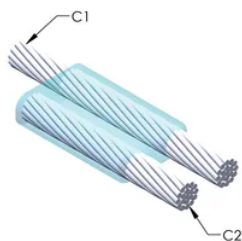

Split Crucible: No

Wear Plates: No

Mold Only: No

Welding Material: 115 or 115PLUSF20, Sold Separately

Handle Clamp: L160, Sold Separately

Price Key: C

Ease of Use: Easy

YDERLIGERE PRODUKTOPLYSNINGER

For applications such as computer room, tunnel or other low-ventilation areas, specify a smokeless nVent ERICO Cadweld Exolon mold. Add an XL prefix to the standard mold part number when ordering (for example, a TAC2Q2Q becomes XLTAC2Q2Q). Similarly, nVent ERICO Cadweld Exolon welding material is also designated by the XL prefix (for example, 150 becomes XL150).

A gap between conductors may be required. See mold tag for more information.

XX-X-XX-XX-L-M-W		
XX	Mold Family	
X	Price Key	
XX	Conductor Code 1	
XX	Conductor Code 2	
L*	Split Crucible	Crucible section is split on molds designed with horizontal opening for easier cleaning
M*	Mold Only	
W*	Wear Plates	Reduce mechanical abrasion of molds at cable entry points

* Empty if none

DIAGRAMS

ADVARSEL

nVent-produkter skal kun installeres og anvendes som angivet i nVents produktvejledninger og træningsmaterialer. Vejledninger er tilgængelige på www.nvent.com og hos din nVent kundeservicerepræsentant. Forkert installation, misbrug, fejlanvendelse eller anden unndladelse af fuldt ud at følge nVents instruktioner og advarsler kan medføre funktionsfejl, materielle skader, alvorlige personskader eller død og/eller ugyldiggøre din garanti.